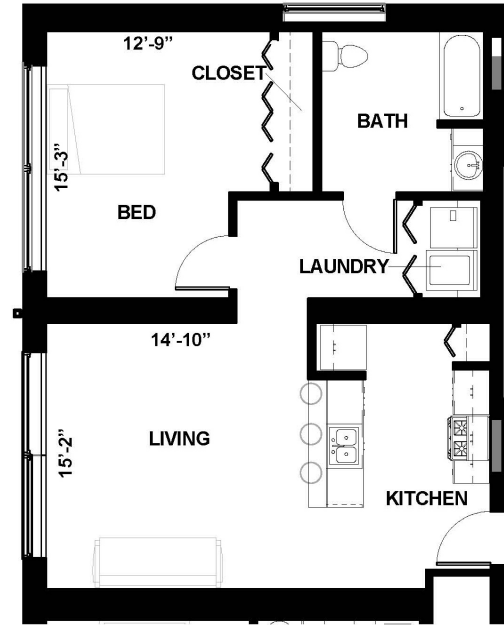

EAGLEDALE SENIOR APTS

UNIT 1A

1 BEDROOM
800 SQ. FT.

EAGLEDALESENIOR.COM

2930 LAFAYETTE ROAD
INDIANAPOLIS, IN 46222

PLEASE NOTE THAT RENTAL RATES, AVAILABILITY, DEPOSITS AND SPECIALS ARE SUBJECT TO CHANGE WITHOUT NOTICE AND ARE BASED ON AVAILABILITY. LEASE TERMS VARY AND MINIMUM LEASE TERMS AND OCCUPANCY GUIDELINES MAY APPLY. CONTACT LEASING OFFICE FOR DETAILS.