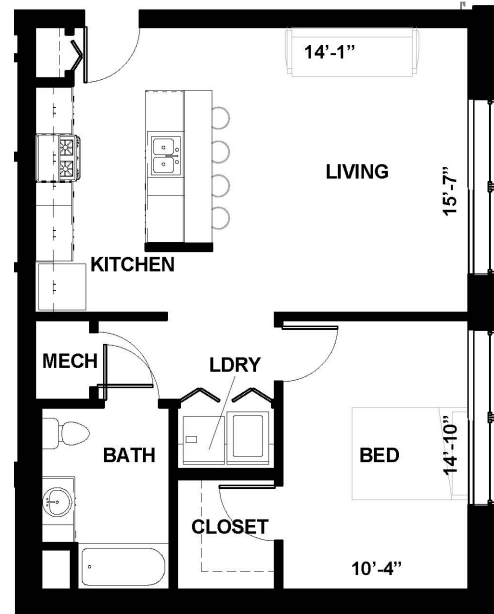

EAGLEDALE SENIOR APTS

UNIT 1B

1 BEDROOM
730 SQ. FT.

EAGLEDALESENIOR.COM

2930 LAFAYETTE ROAD
INDIANAPOLIS, IN 46222

PLEASE NOTE THAT RENTAL RATES, AVAILABILITY, DEPOSITS AND SPECIALS ARE SUBJECT TO CHANGE WITHOUT NOTICE AND ARE BASED ON AVAILABILITY. LEASE TERMS VARY AND MINIMUM LEASE TERMS AND OCCUPANCY GUIDELINES MAY APPLY. CONTACT LEASING OFFICE FOR DETAILS.