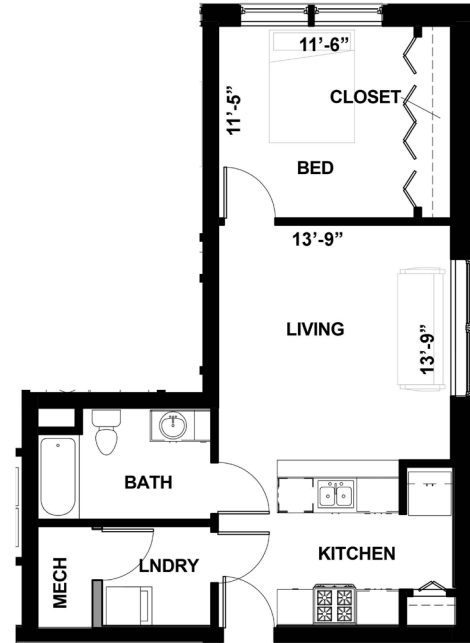

EAGLEDALE SENIOR APTS

UNIT 1D

1 BEDROOM
639 SQ. FT.

EAGLEDALESENIOR.COM

2930 LAFAYETTE ROAD
INDIANAPOLIS, IN 46222

PLEASE NOTE THAT RENTAL RATES, AVAILABILITY, DEPOSITS AND SPECIALS ARE SUBJECT TO CHANGE WITHOUT NOTICE AND ARE BASED ON AVAILABILITY. LEASE TERMS VARY AND MINIMUM LEASE TERMS AND OCCUPANCY GUIDELINES MAY APPLY. CONTACT LEASING OFFICE FOR DETAILS.