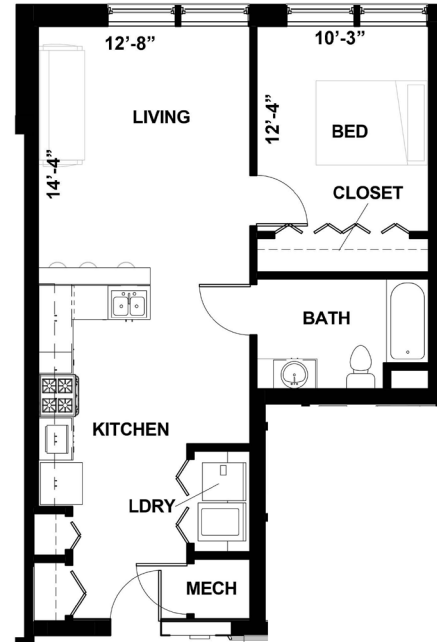

EAGLEDALE SENIOR APTS

UNIT 1E

1 BEDROOM
675 SQ. FT.

EAGLEDALESENIOR.COM

2930 LAFAYETTE ROAD
INDIANAPOLIS, IN 46222

PLEASE NOTE THAT RENTAL RATES, AVAILABILITY, DEPOSITS AND SPECIALS ARE SUBJECT TO CHANGE WITHOUT NOTICE AND ARE BASED ON AVAILABILITY. LEASE TERMS VARY AND MINIMUM LEASE TERMS AND OCCUPANCY GUIDELINES MAY APPLY. CONTACT LEASING OFFICE FOR DETAILS.