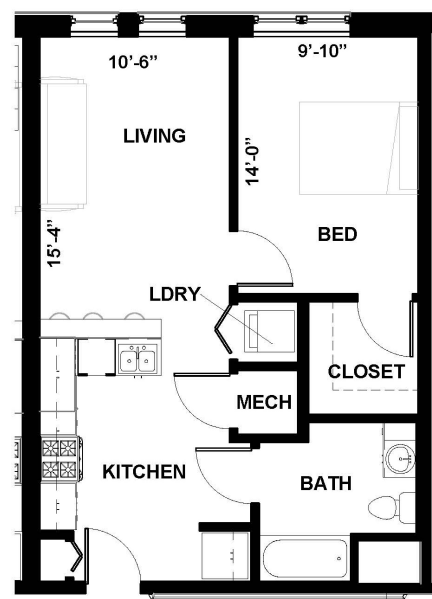

EAGLEDALE SENIOR APTS

UNIT 1F

1 BEDROOM
617 SQ. FT.

EAGLEDALESENIOR.COM

2930 LAFAYETTE ROAD
INDIANAPOLIS, IN 46222

PLEASE NOTE THAT RENTAL RATES, AVAILABILITY, DEPOSITS AND SPECIALS ARE SUBJECT TO CHANGE WITHOUT NOTICE AND ARE BASED ON AVAILABILITY. LEASE TERMS VARY AND MINIMUM LEASE TERMS AND OCCUPANCY GUIDELINES MAY APPLY. CONTACT LEASING OFFICE FOR DETAILS.