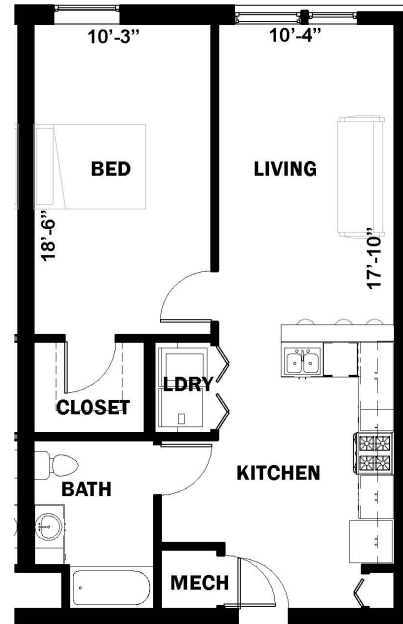

EAGLEDALE SENIOR APTS

UNIT 1G

1 BEDROOM
726 SQ. FT.

EAGLEDALESENIOR.COM

2930 LAFAYETTE ROAD
INDIANAPOLIS, IN 46222

PLEASE NOTE THAT RENTAL RATES, AVAILABILITY, DEPOSITS AND SPECIALS ARE SUBJECT TO CHANGE WITHOUT NOTICE AND ARE BASED ON AVAILABILITY. LEASE TERMS VARY AND MINIMUM LEASE TERMS AND OCCUPANCY GUIDELINES MAY APPLY. CONTACT LEASING OFFICE FOR DETAILS.