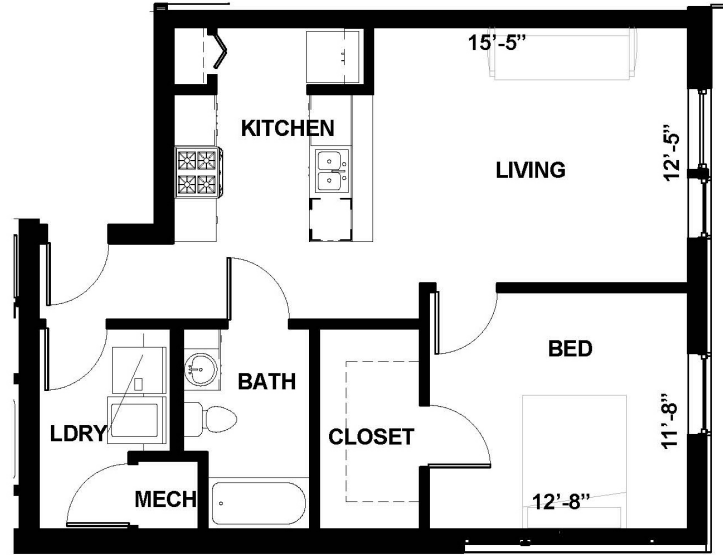

EAGLEDALE SENIOR APTS

UNIT 1H

1 BEDROOM
707 SQ. FT.

EAGLEDALESENIOR.COM

2930 LAFAYETTE ROAD
INDIANAPOLIS, IN 46222

PLEASE NOTE THAT RENTAL RATES, AVAILABILITY, DEPOSITS AND SPECIALS ARE SUBJECT TO CHANGE WITHOUT NOTICE AND ARE BASED ON AVAILABILITY. LEASE TERMS VARY AND MINIMUM LEASE TERMS AND OCCUPANCY GUIDELINES MAY APPLY. CONTACT LEASING OFFICE FOR DETAILS.