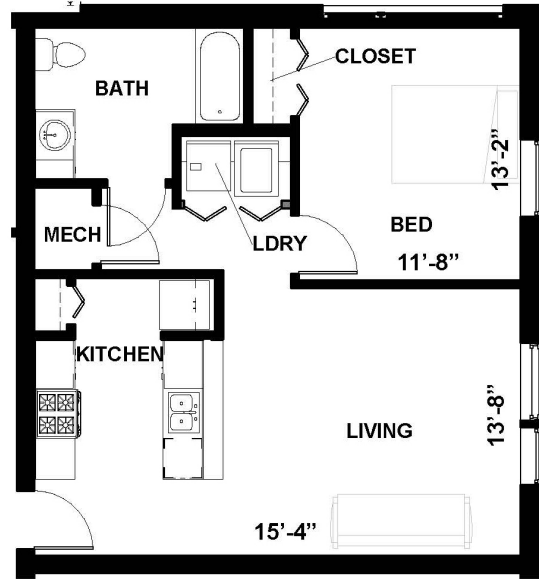

EAGLEDALE SENIOR APTS

UNIT 11

1 BEDROOM
675 SQ. FT.

EAGLEDALESENIOR.COM

2930 LAFAYETTE ROAD
INDIANAPOLIS, IN 46222

PLEASE NOTE THAT RENTAL RATES, AVAILABILITY, DEPOSITS AND SPECIALS ARE SUBJECT TO CHANGE WITHOUT NOTICE AND ARE BASED ON AVAILABILITY. LEASE TERMS VARY AND MINIMUM LEASE TERMS AND OCCUPANCY GUIDELINES MAY APPLY. CONTACT LEASING OFFICE FOR DETAILS.