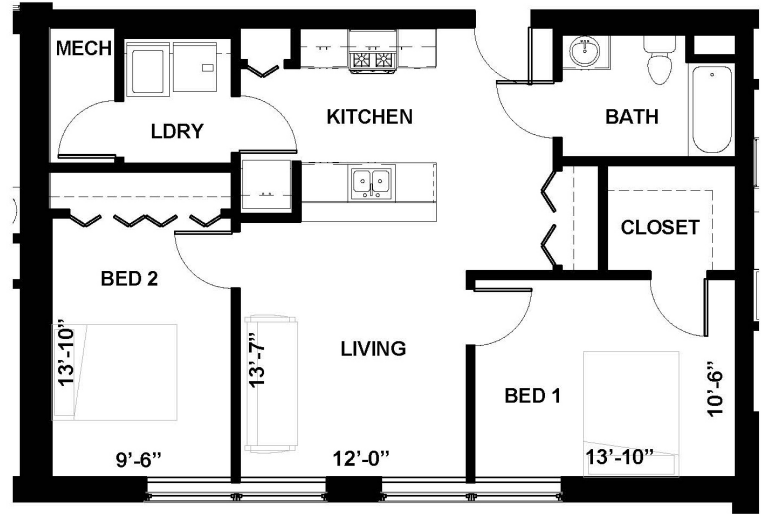

EAGLEDALE SENIOR APTS

UNIT 2A

2 BEDROOM
879 SQ. FT.

EAGLEDALESENIOR.COM

2930 LAFAYETTE ROAD
INDIANAPOLIS, IN 46222

PLEASE NOTE THAT RENTAL RATES, AVAILABILITY, DEPOSITS AND SPECIALS ARE SUBJECT TO CHANGE WITHOUT NOTICE AND ARE BASED ON AVAILABILITY. LEASE TERMS VARY AND MINIMUM LEASE TERMS AND OCCUPANCY GUIDELINES MAY APPLY. CONTACT LEASING OFFICE FOR DETAILS.