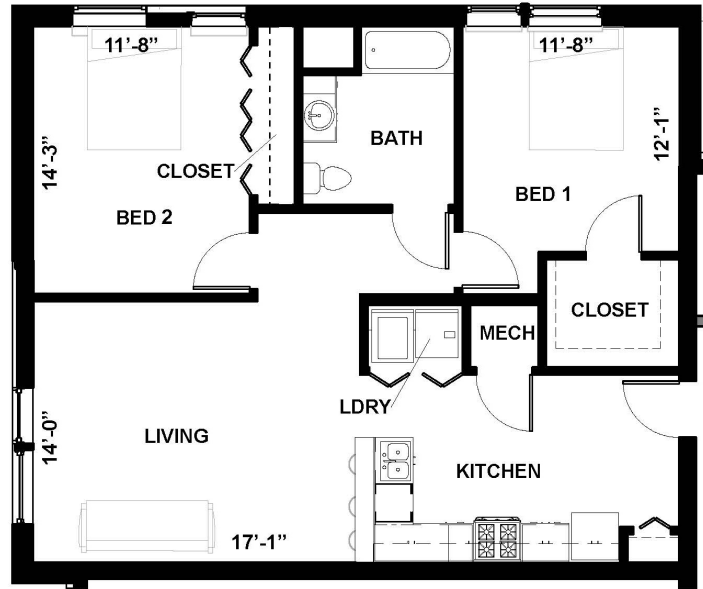

EAGLEDALE SENIOR APTS

UNIT 2B

2 BEDROOM
982 SQ. FT.

EAGLEDALESENIOR.COM

2930 LAFAYETTE ROAD
INDIANAPOLIS, IN 46222

PLEASE NOTE THAT RENTAL RATES, AVAILABILITY, DEPOSITS AND SPECIALS ARE SUBJECT TO CHANGE WITHOUT NOTICE AND ARE BASED ON AVAILABILITY. LEASE TERMS VARY AND MINIMUM LEASE TERMS AND OCCUPANCY GUIDELINES MAY APPLY. CONTACT LEASING OFFICE FOR DETAILS.