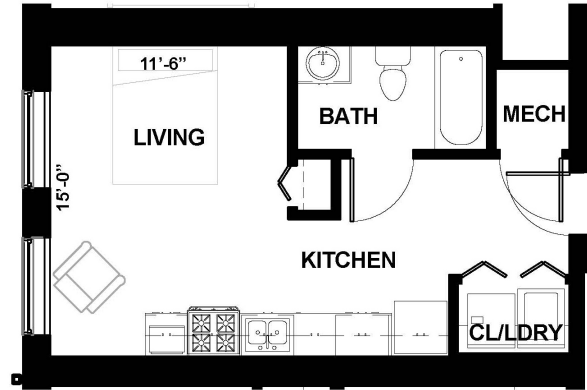

# EAGLEDALE SENIOR APTS

UNIT — STA

---

STUDIO  
390 SQ. FT.

[EAGLEDALESENIOR.COM](http://EAGLEDALESENIOR.COM)

2930 LAFAYETTE ROAD  
INDIANAPOLIS, IN 46222

---

PLEASE NOTE THAT RENTAL RATES, AVAILABILITY, DEPOSITS AND SPECIALS ARE SUBJECT TO CHANGE WITHOUT NOTICE AND ARE BASED ON AVAILABILITY. LEASE TERMS VARY AND MINIMUM LEASE TERMS AND OCCUPANCY GUIDELINES MAY APPLY. CONTACT LEASING OFFICE FOR DETAILS.