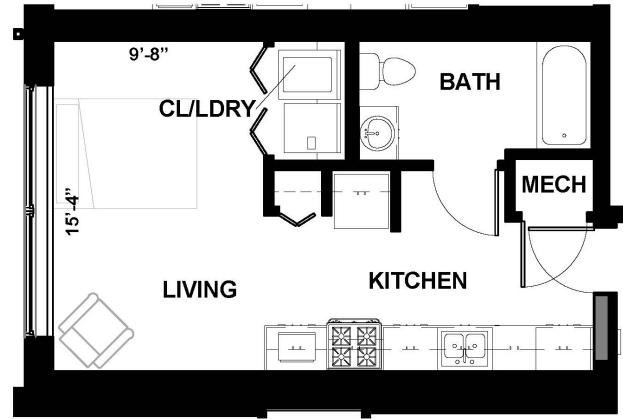

EAGLEDALE SENIOR APTS

UNIT — STB

STUDIO
406 SQ. FT.

EAGLEDALESENIOR.COM

2930 LAFAYETTE ROAD
INDIANAPOLIS, IN 46222

PLEASE NOTE THAT RENTAL RATES, AVAILABILITY, DEPOSITS AND SPECIALS ARE SUBJECT TO CHANGE WITHOUT NOTICE AND ARE BASED ON AVAILABILITY. LEASE TERMS VARY AND MINIMUM LEASE TERMS AND OCCUPANCY GUIDELINES MAY APPLY. CONTACT LEASING OFFICE FOR DETAILS.